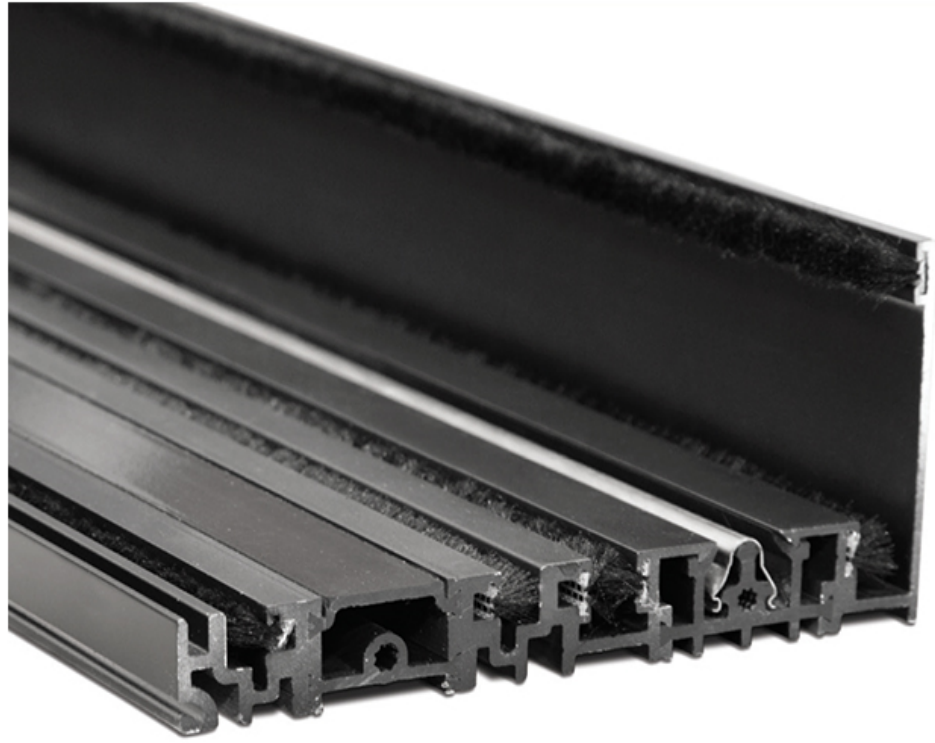

Western Door Floor Tracks

The Series 7650 Sliding Glass Door comes standard with a 1.5" sill. For increased effectiveness against the elements, 2" and 2.6" options feature a higher interior leg. The 1.5", 2", and 2.6" sills meet the commercial specifications of the American Architectural Manufacturers Association (AAMA) and boast a performance rating of DP50. A flush sill option that lines up with most interior flooring is also available. All sills are finished to match the color of the frame.